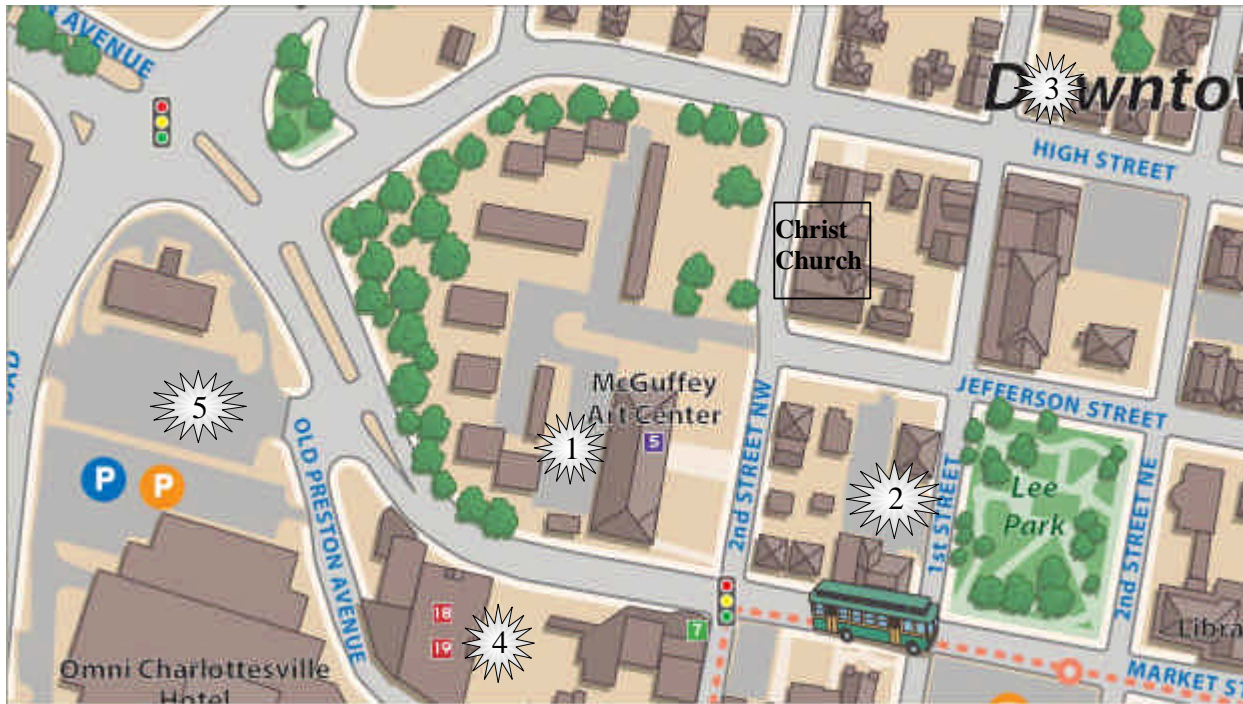

Where Can I Park?

© 2005 Carden Jennings Publishing Co.: Map by mapcraft.com. Used with permission.

Downtown Parking Lots and Spaces Available to Christ Episcopal Church Sunday mornings and evenings as designated	
Group 1: McGuffey Art Center	Parking available behind the building (not in apartment spaces) during times when building not open for art patrons. Please observe the posted parking restrictions; park only on right side.
Group 2: Hill & Wood Funeral Home	Parking available on Sunday mornings and other occasions unless designated for a funeral.
Group 3: First Street	6 spaces behind the Lewis Insurance agency. Enter off First Street.
Group 4: Enter from Market Street	Parking Lot between the Artful Lodger and Brown's Lock & Key. <i>Free only when UVA is not in session. \$5.00 for all other times.</i>
Group 5: Enter from Market Street	The Commonwealth Building Parking Lot. <i>Free only when UVA is not in session. \$5.00 for all other times.</i>